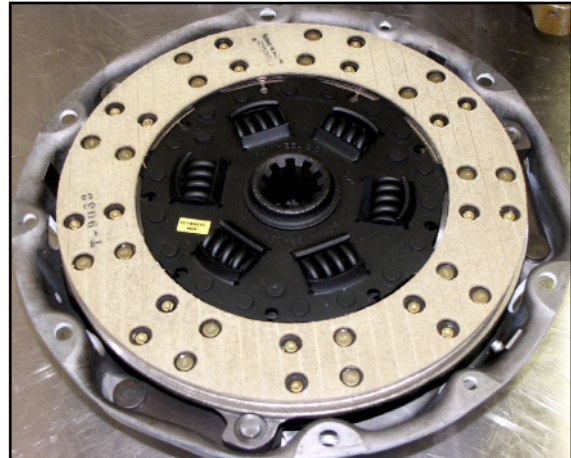

365 GTC Rasso Rosso Price List

Effective June, 2010

Part number	Description	Price
RR365.082	forged piston set (12), 10.5:1 c.r.	3,600.00
RR365.020*	reconditioned con-rod with special bolts/nuts (each)	125.00
RR365.021	Carrillo steel racing con-rod (each)	350.00
RR365.022	titanium racing con-rod (each)	800.00
RR365.020*	high performance camshaft re-profiling (pair)	2,400.00
RRS.365.009	high performance, full engine gasket set with seals	1,245.00
RR365.102	aluminum radiator	2,000.00
Z17693	nitrided exhaust valve (each), Zanzi	112.00
Z17691	nitrided intake valve (each), Zanzi	120.00

Effective June, 2010

Part number	Description	Price
RR365.010*	aluminum flywheel, standard clutch	1,500.00
RR365.013*	heavy duty street clutch (kevlar facing)	1,150.00

*requires useable core.

RR365.010

RR365.013