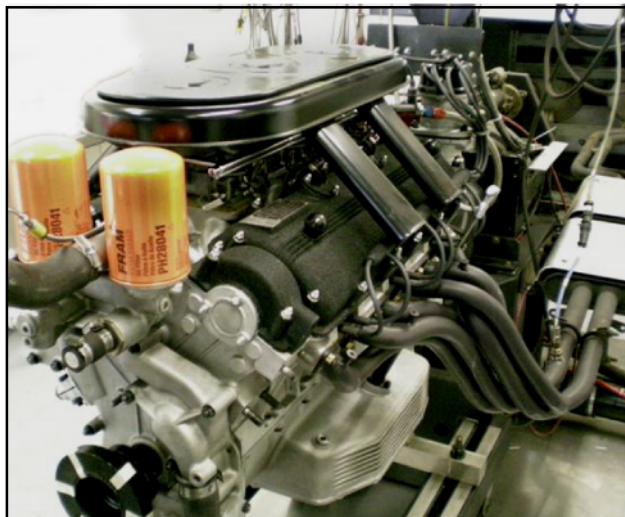

Effective June, 2010

Part number	Description	Price
RR365.010*	aluminum flywheel, standard clutch	1,500.00
RR365.013*	heavy duty street clutch (kevlar facing)	1,150.00

*requires useable core.

RR365.010

RR365.013