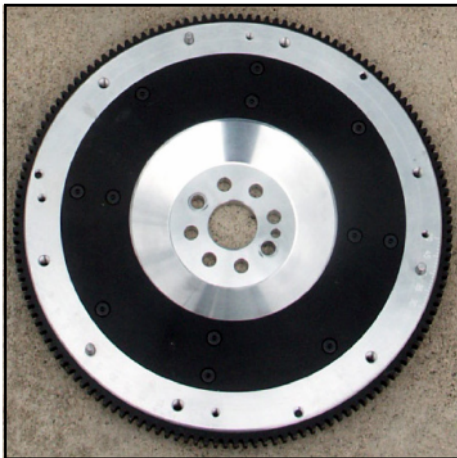

365 GTC Rasso Rosso Price List

Effective June, 2010

Part number	Description	Price
RR365.082	forged piston set (12), 10.5:1 c.r.	3,600.00
RR365.020*	reconditioned con-rod with special bolts/nuts (each)	125.00
RR365.021	Carrillo steel racing con-rod (each)	350.00
RR365.022	titanium racing con-rod (each)	800.00
RR365.020*	high performance camshaft re-profiling (pair)	2,400.00
RRS.365.009	high performance, full engine gasket set with seals	1,245.00
RR365.102	aluminum radiator	2,000.00
Z17693	nitrided exhaust valve (each), Zanzi	112.00
Z17691	nitrided intake valve (each), Zanzi	120.00

Effective June, 2010

Part number	Description	Price
RR365.010*	aluminum flywheel, standard clutch	1,500.00
RR365.013*	heavy duty street clutch (kevlar facing)	1,150.00

*requires useable core.

RR365.010

RR365.013