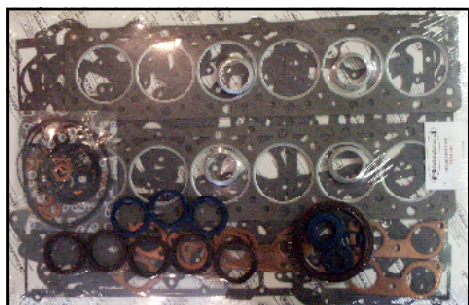

365 GTC Rasso Rosso Price List

Effective June, 2010

Part number	Description	Price
RR365.082	forged piston set (12), 10.5:1 c.r.	3,600.00
RR365.020*	reconditioned con-rod with special bolts/nuts (each)	125.00
RR365.021	Carrillo steel racing con-rod (each)	350.00
RR365.022	titanium racing con-rod (each)	800.00
RR365.020*	high performance camshaft re-profiling (pair)	2,400.00
RRS.365.009	high performance, full engine gasket set with seals	1,245.00
RR365.102	aluminum radiator	2,000.00
Z17693	nitrided exhaust valve (each), Zanzi	112.00
Z17691	nitrided intake valve (each), Zanzi	120.00

*requires useable core.

RR365.020

RR365.022

RR365.021

949-722-9307 voice, 949-722-9013 fax

www.carobu.com

tate@carobu.com

365 GTC Rasso Rosso Price List

Effective June, 2010

Part number	Description	Price
RR365.010*	aluminum flywheel, standard clutch	1,500.00
RR365.013*	heavy duty street clutch (kevlar facing)	1,150.00

*requires useable core.

RR365.010

RR365.013